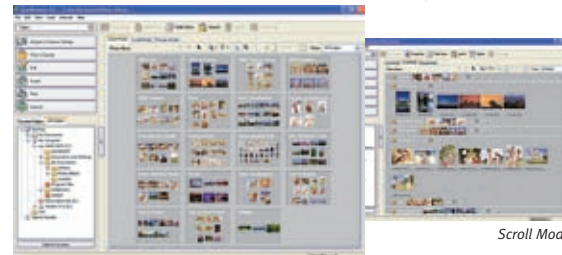

Scroll Mode

CANON DIGITAL VIDEO SOLUTION DISK (ALL MODELS EXCEPT ZR950/ZR930)

ZoomBrowser EX—Zoom Mode