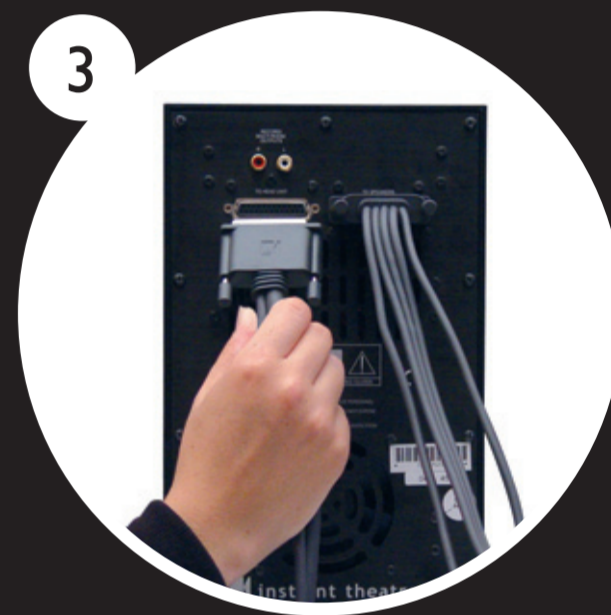

KEF instOnt theatre

x5

Open/Close

Stands not included.

Input / AV / Aux / 