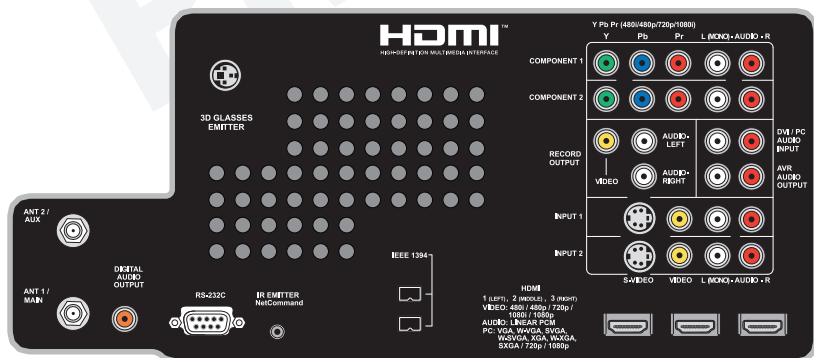

Backpanel

Optical System	
Display Type	1080p DLP®
Mitsubishi Exclusive Light Engine	6-Color
Pixel Resolution (horizontal x vertical*)	1920 x 1080
Lamp Power	180 Watts
Dynamic Contrast	Dark Detailer™
Video Performance	
Video Format Conversion	Plush1080p®
x.v.Color™	Yes
Deep Color	Yes
PerfectColor™	Yes
PerfectTint™	Yes
DeepField™ Imager	Yes
SharpEdge™	Yes
Video Noise Reduction	Color 4D
Picture Format Modes (4:3 sources)	6
Picture Format Modes (16:9 sources)	2
Smooth120Hz™	Yes
User Controls	
TV Guide On Screen®	Yes
Easy Connect™	Yes
NetCommand®	Yes
ChannelView™	Yes
AV Adjustment (memorized by input)	Yes
Color Temperature Control (by input)	High/Low
Video Modes: Brilliant/Bright/Natural/Game	Yes
Full Screen Image Freeze	Yes
Split Screen (with external second source)	Yes
Audio	
Internal Loudspeakers	Stereo Full Range
Speaker Size	5 1/2" x 2 1/4"
Output Power (watts/ch.)	10W x 2
Level Sound (dynamics limiter)	Yes
Digital Output (PCM) for All Analog Sources	Yes
Tuning	
Combined Tuner (Analog/Digital/Cable) In The Clear	1
Antenna (RF) Inputs	2
AV Inputs (Analog with Stereo Audio)	
Front Component Video Input	1
Rear Component Video Inputs (480i/480P/720P/1080i)	2
Rear A/V Inputs with S-Video	2
Front USB Input (5 Mega Pixel Photo)	1
Inputs / Outputs (Digital)	
Front HDMI™ 1.3 Inputs	1
Rear HDMI™ 1.3 Inputs	3
480i, 480p, 720p, 1080i (60Hz)	Yes
1080p (24Hz, 30Hz, 60Hz)	Yes
Digital Audio Output (Dolby® Digital / PCM)	1 (coaxial)
HDMI™ Digital PC Compatibility	
640 x 480, 898 x 480, 800 x 600, 1064 x 600, 1024 x 768, 1280 x 720, 1365 x 768, 1280 x 1024 @ 60Hz	Yes
1920 x 1080 @ 24Hz, 30Hz, 60Hz	Yes
1080p (24Hz, 30Hz, 60Hz)	Yes
Outputs (Analog)	
Stereo Audio Output	1 (fixed)
Record A/V Output	1
NetCommand®	1
Game FX IR Emitter	1
Remote Control	
Remote Control	Fully-Illuminated
5 Device Multibrand Illuminated Remote	Yes
Customization Features	
Direct IR Input Selection	Yes
Direct IR Format Selection	Yes
Independent IR Power ON / OFF	Yes
RS-232C	Yes