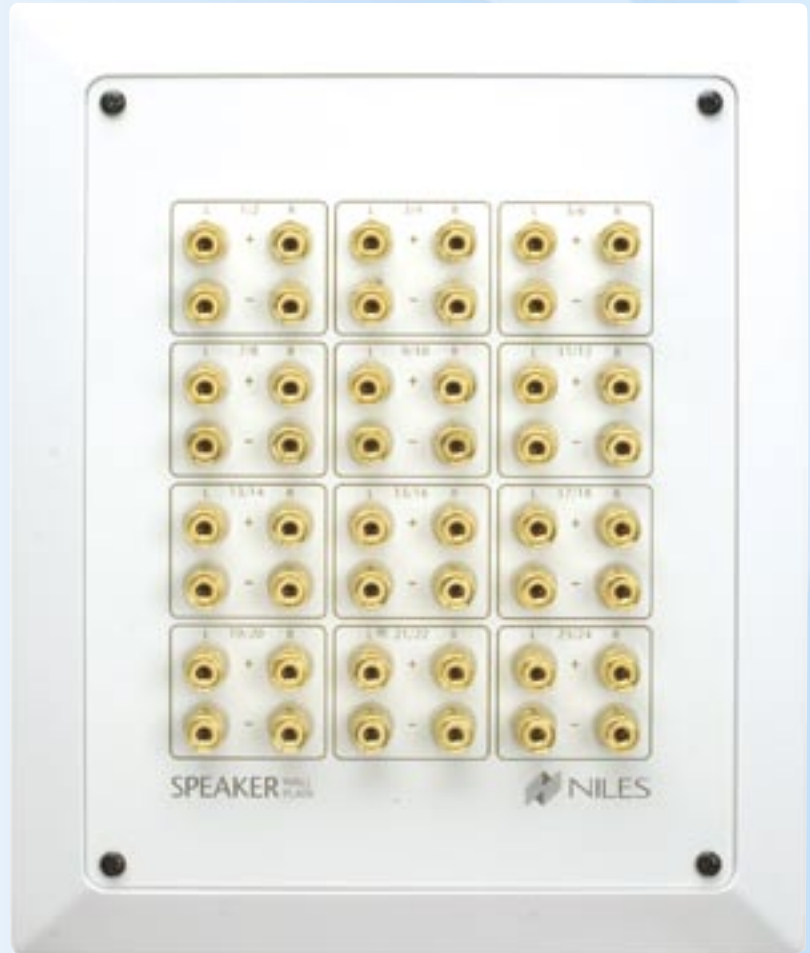

CONVENIENCE OUTLETS

Modular Panels and Convenience Outlets

- Home Theater Convenience Outlets
- Speaker/Amplifier Convenience Outlets - Five-way Binding Post
- Modular Panel for Convenience Outlets

Home Theater Convenience Outlets

2-Gang Home Theater Convenience Outlet

HTP-7.1

Stock Number
FG01216

Features

- Connects all speakers for 5.1, 6.1, and 7.1 digital surround systems
- Pro Logic™/Pro Logic II™ analog systems
- Gold-plated, color-coded binding posts
- Gold-plated RCA connectors
- Accommodates up to 14 gauge speaker wire, spade lugs, pins, or banana plugs
- Provisions for powered and passive subwoofers
- Requires 2-gang electrical box

- Full Frame Speaker Wall Plate Panel
- Gold-Plated Five-Way Binding Posts
- Connect Up To 12 Pairs of Speakers

Specifications

- Frame dimensions: 9-3/4" x 12"
- Hole cutout dimensions: 8" x 10-1/2"

Warranty: Ten-year limited

Shipping weight: 1 lb.

In-wall Speaker Panel for up to Six Pairs of Speakers

5W-24C

Stock Number
FG01221

Features

- 1/2 Frame Speaker Wall Plate Panel
- Gold-Plated Five-Way Binding Posts
- Connect Up To Six Pairs of Speakers
- Accommodates up to 12 gauge speaker wire, spade lugs, pins, or banana plugs