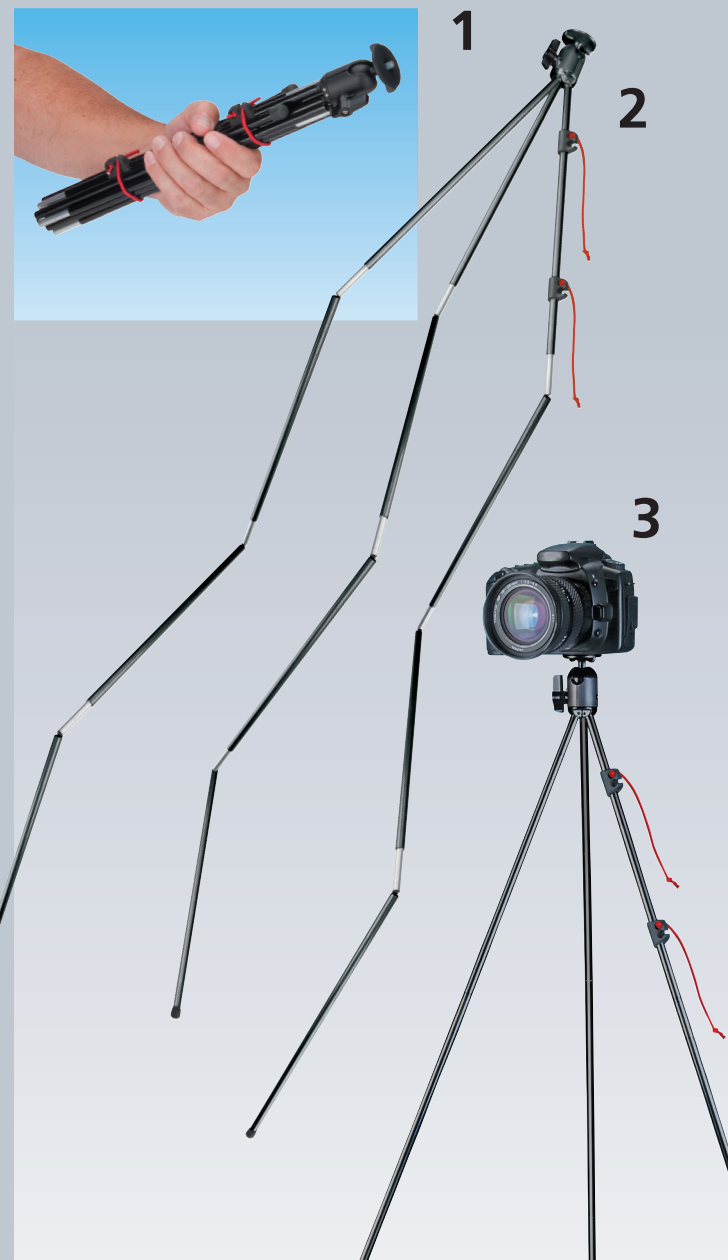

Holds most DSLR cameras.

Holds most point & shoot cameras.

Easily attaches to the handle of most camera bags or luggage.

- **Ultra-lightweight.** Weighs only 11 oz. (312g).
- **Ultra-compact.** Only 15" (38cm) when folded.
- **Convenient.** Stands 44" (112cm) tall.
- **Quick.** Tripod legs spring open in seconds.
- **Easy to Carry.** Attaches to camera bags and luggage.
- **Sturdy.** Heavy-duty, metal ball-head with strong aluminum legs.
- **Max Weight Load.** 3 lbs. (1361g).

# ZIPSHOT™

COMPACT, ULTRA-LIGHT TRIPOD  
*Springs Open in Seconds*

1

2

3

**1** To use, simply release the two red shock cords.

There are many situations when a tripod is needed to capture a great shot: The fleeting photo opportunity of the perfect sunset, the hummingbird that hovers for just a few moments, or the family photo with everyone in it.

The problem is that most tripods are heavy, difficult to carry and slow to set up which causes many missed photo opportunities. The **ZipShot™** tripod is the answer. Just release the two red shock cords and the legs of the **ZipShot™** spring open in seconds to a height of 44" (112cm). Attach your camera and you're ready to shoot.

At only 11 oz. (312g) and 15" (38cm) when folded, the **ZipShot™** is ultra-lightweight and ultra-compact. Constructed of sturdy, high-quality aluminum with a heavy-duty, metal ball-head, it will hold a DSLR camera and lens up to 3 lbs. (1361g) and all point-and-shoot cameras. A single release lever allows the camera to be positioned at any angle so vertical and horizontal shots are easy.