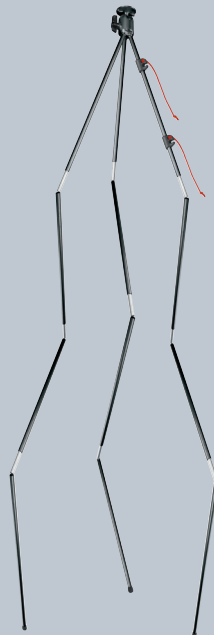

Holds most DSLR cameras.

Holds most point & shoot cameras.

Easily attaches to the handle of most camera bags or luggage.

- **Ultra-lightweight.** Weighs only 11 oz. (312g).
- **Ultra-compact.** Only 15" (38cm) when folded.
- **Convenient.** Stands 44" (112cm) tall.
- **Quick.** Tripod legs spring open in seconds.
- **Easy to Carry.** Attaches to camera bags and luggage.
- **Sturdy.** Heavy-duty, metal ball-head with strong aluminum legs.
- **Max Weight Load.** 3 lbs. (1361g).

# ZIPSHOT™

COMPACT, ULTRA-LIGHT TRIPOD  
*Springs Open in Seconds*

TAMRAC, INC.

9240 Jordan Avenue, Chatsworth, California 91311  
(818) 407-9500 Toll Free (800) 662-0717  
FAX (818) 407-9501

For more information and product videos visit:  
[www.zipshottripod.com](http://www.zipshottripod.com)

The problem is that most tripods are heavy, difficult to carry and slow to set up which causes many missed photo opportunities. The **ZipShot™** tripod is the answer. Just release the two red shock cords and the legs of the **ZipShot™** spring open in seconds to a height of 44" (112cm). Attach your camera and you're ready to shoot.

At only 11 oz. (312g) and 15" (38cm) when folded, the **ZipShot™** is ultra-lightweight and ultra-compact. Constructed of sturdy, high-quality aluminum with a heavy-duty, metal ball-head, it will hold a DSLR camera and lens up to 3 lbs. (1361g) and all point-and-shoot cameras. A single release lever allows the camera to be positioned at any angle so vertical and horizontal shots are easy.