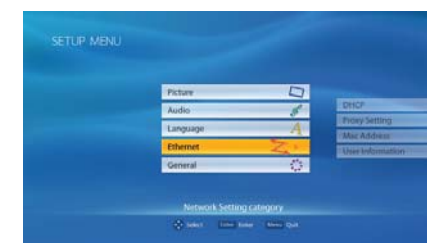

HD USER INTERFACE GRAPHICS

High definition video deserves a high definition user interface. That is why the HD-XA1 uses a high performance processor to create stunning graphics. With three user selectable choices, you can customize the look and feel of your HD DVD player to suit your mood.

A TOUGH THAT ILLUMINATES

The remote control of the HD-XA1 is built to high quality standards with superior materials such as aluminum and high gloss acrylic, as well as backlit keys for operation in a darkened environment. Simply pick up the remote control and the motion-activated sensor automatically illuminates the remote control, without having to search for the "light" button in the dark. After use, set it down and the remote turns itself off.